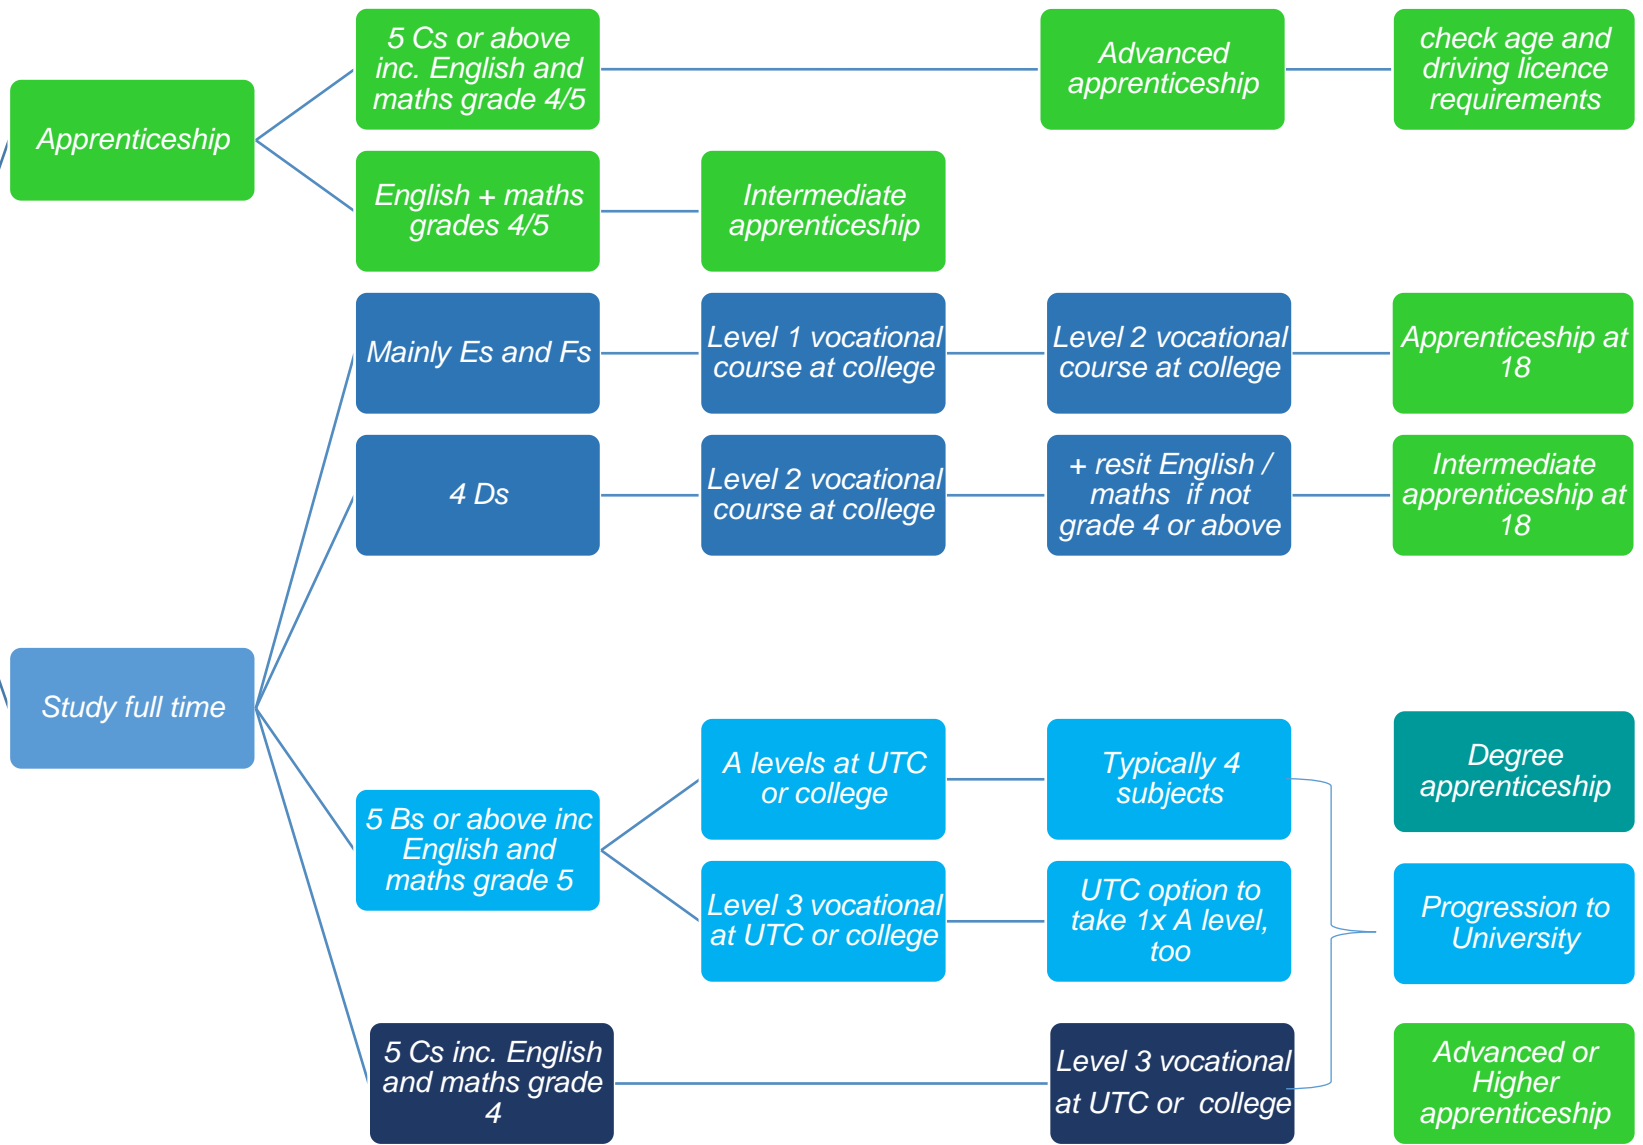

Which route at 16?

Which route at 18?